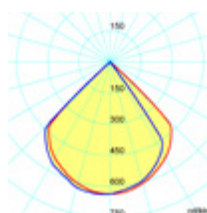

QUASAR 10 KROM är endast för installation inomhus.

QUASAR 10 LED
Bred ned

Samtliga lumental är uppmätta ut ur armatur.
Kan även levereras i 4000° K.