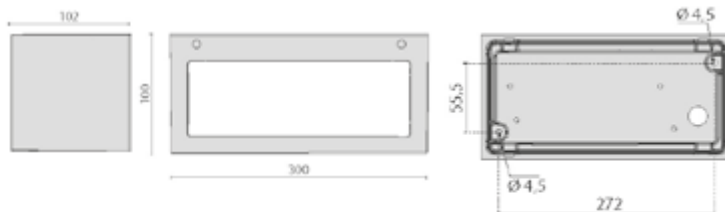

QUASAR 30 LED

IP 65

QUASAR 30 LED

Bred ned

QUASAR 30 LED	23W/3000°K/1116 lm	77 016 08	77 016 10	77 016 09

Cirkulär upp/ned

QUASAR 30 LED	32W/3000°K/829 lm	77 016 14	77 016 16	77 016 15

NYHET Bred upp/ned

QUASAR 30 TECH LED	32W/3000°K/2046 lm	77 031 21	77 031 22	77 031 23