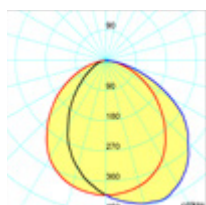

Bred ned asymmetrisk 60°

MIMIK 20 LED 26W/3000°K/1821lm

MIMIK 20 LED 26W/4000°K/1946lm

77 016 37

77 016 35

77 016 38

77 016 36

MIMIK 20 LED
Bred ned