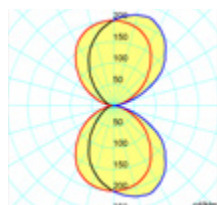

MIMIK 20 LED 26W/4000°K/1946lm

77 016 37

77 016 35

77 016 38

77 016 36

MIMIK 20 LED
Bred ned

MIMIK 20 LED
Bred upp/ned

MIMIK 20 LED
Bred ned asymmetrisk 60°