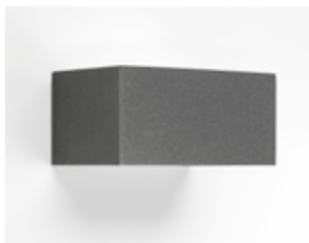

QUASAR 20 LED