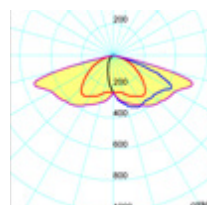

MIMIK 20 LED 26W/4000°K/1946lm

77 016 37

77 016 35

77 016 38

77 016 36

MIMIK 20 LED
Bred ned

MIMIK 20 LED
Bred upp/ned

MIMIK 20 LED
Bred ned asymmetrisk 60°