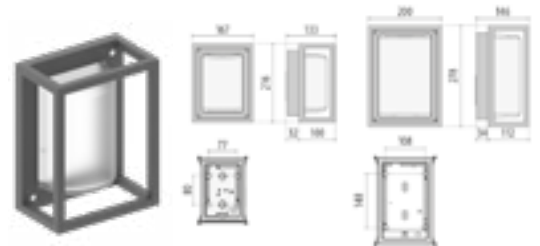

LANTERNA LED

IP 65

		Antracit	Roströd
LANTERNA 21 LED	11W/3000K/ 730lm	77 043 11	77 043 13
LANTERNA 21 LED	11W/4000K/ 755lm	77 043 12	77 043 14
LANTERNA 27 LED	15W/3000K/ 990lm	77 043 15	77 043 17
LANTERNA 27 LED	15W/4000K/1020lm	77 043 16	77 043 18