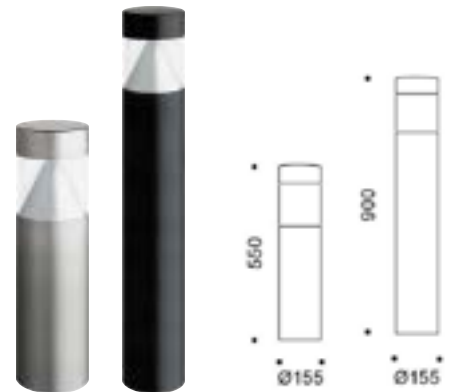

KHA LED

IP 65

Svart

Grå

Rostfritt

KHA 5 LED	15W/3000K/1182lm	77 474 09	77 474 22	77 474 23
KHA 5 LED	15W/4000K/1357lm	77 474 24	77 474 25	77 474 26
KHA 9 LED	15W/3000K/1182lm	77 474 03	77 474 04	77 474 05
KHA 9 LED	15W/4000K/1357lm	77 474 06	77 474 07	77 474 08