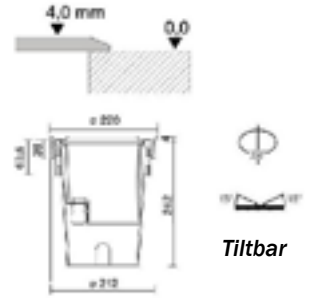

OLODUM STANDARD LED

IP 67 - 230V

Symmetrisk - Medelstrålande 45°

OLODUM STANDARD LED	18W/3000°K/2280 lm	77 638 55
OLODUM STANDARD LED	18W/4000°K/2520 lm	77 638 61

Symmetrisk - Bredstrålande 65°

OLODUM STANDARD LED	18W/3000°K/2280 lm	77 638 57
OLODUM STANDARD LED	18W/4000°K/2520 lm	77 638 63