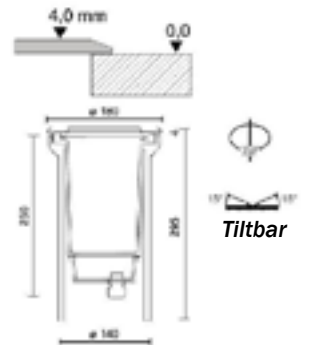

Symmetrisk - Bredstrålande 40°

OLODUM MIDI LED	8W/3000K/ 950 lm	77 646 03
OLODUM MIDI LED	8W/4000K/1000 lm	77 646 06