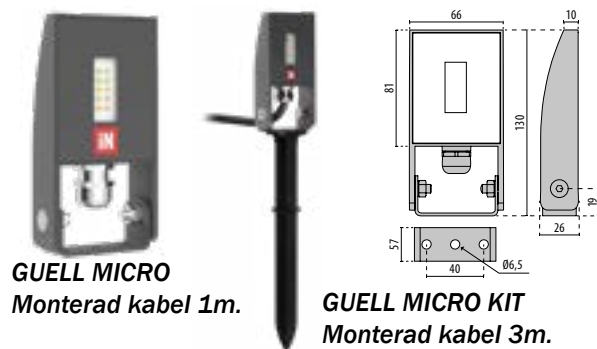

GUELL MICRO
Monterad kabel 1m.

GUELL MICRO KIT
Monterad kabel 3m.