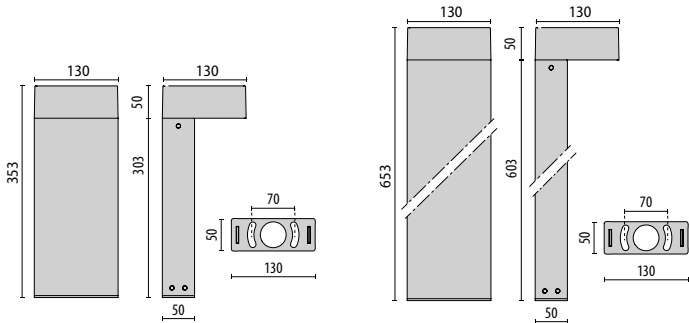

MIMIK POST LED

IP 65

Grå

Antracit

300mm

MIMIK 10 POST LED	11W/3000°K/745lm	77 481 14	77 481 15
MIMIK 10 POST LED	11W/4000°K/915lm	77 481 16	77 481 17

600mm

MIMIK 10 POST LED	11W/3000°K/745lm	77 481 18	77 481 19
MIMIK 10 POST LED	11W/4000°K/915lm	77 481 20	77 481 21