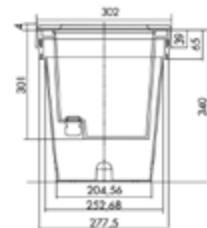

Symmetrisk - Medelstrålande 60°

OLODUM MAXI LED	35W/3000K/4215 lm	77 645 20
OLODUM MAXI LED	35W/4000K/4312 lm	77 645 21

OLODUM STANDARD LED

IP 67 - 230V

Symmetrisk - Smalstrålande 15°

OLODUM STANDARD LED	18W/3000K/2280 lm	77 638 53
OLODUM STANDARD LED	18W/4000K/2520 lm	77 638 59