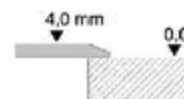

OLODUM MIDI LED

IP 67 - 230V

Symmetrisk - Smalstrålande 15°

OLODUM MIDI LED	8W/3000K/950 lm	77 646 01
OLODUM MIDI LED	8W/4000K/1000 lm	77 646 04

Symmetrisk - Medelstrålande 30°

OLODUM MIDI LED	8W/3000K/950 lm	77 646 02
OLODUM MIDI LED	8W/4000K/1000 lm	77 646 05

Symmetrisk - Bredstrålande 40°

OLODUM MIDI LED	8W/3000K/950 lm	77 646 03
OLODUM MIDI LED	8W/4000K/1000 lm	77 646 06

Tillbehör för samtliga

Enkel skarvförskruvning IP68	77 638 33
Fyrväg skarvförskruvning IP68	215

Samtliga armaturer levereras med kabel och box.