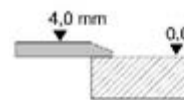

OLODUM MAXI LED

IP 67 - 230V

Symmetrisk - Smalstrålande 20°

OLODUM MAXI LED	35W/3000K/4215 lm	77 645 16
OLODUM MAXI LED	35W/4000K/4312 lm	77 645 17

Symmetrisk - Medelstrålande 40°

OLODUM MAXI LED	35W/3000K/4215 lm	77 645 18
OLODUM MAXI LED	35W/4000K/4312 lm	77 645 19

Symmetrisk - Medelstrålande 60°

OLODUM MAXI LED	35W/3000K/4215 lm	77 645 20
OLODUM MAXI LED	35W/4000K/4312 lm	77 645 21

OLODUM STANDARD LED

IP 67 - 230V

Symmetrisk - Smalstrålande 15°

OLODUM STANDARD LED	18W/3000K/2280 lm	77 638 53
OLODUM STANDARD LED	18W/4000K/2520 lm	77 638 59

Symmetrisk - Medelstrålande 45°

OLODUM STANDARD LED	18W/3000K/2280 lm	77 638 55
OLODUM STANDARD LED	18W/4000K/2520 lm	77 638 61

Symmetrisk - Bredstrålande 65°

OLODUM STANDARD LED	18W/3000K/2280 lm	77 638 57
OLODUM STANDARD LED	18W/4000K/2520 lm	77 638 63

Asymmetrisk

OLODUM STANDARD LED	18W/3000K/2280 lm	77 638 65
OLODUM STANDARD LED	18W/4000K/2520 lm	77 638 67

OLODUM MIDI LED

IP 67 - 230V

Symmetrisk - Smalstrålande 15°

OLODUM MIDI LED	8W/3000K/950 lm	77 646 01
OLODUM MIDI LED	8W/4000K/1000 lm	77 646 04

Symmetrisk - Medelstrålande 30°

OLODUM MIDI LED	8W/3000K/950 lm	77 646 02
OLODUM MIDI LED	8W/4000K/1000 lm	77 646 05

Symmetrisk - Bredstrålande 40°

OLODUM MIDI LED	8W/3000K/950 lm	77 646 03
OLODUM MIDI LED	8W/4000K/1000 lm	77 646 06

Tillbehör för samtliga

Enkel skarvförskruvning IP68	77 638 33
Fyrväg skarvförskruvning IP68	215

Samtliga armaturer levereras med kabel och box.