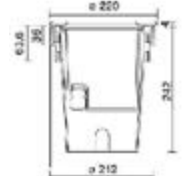

OLODUM MIDI LED

IP 67 - 230V

Symmetrisk - Smalstrålande 15°

OLODUM MIDI LED	8W/3000K/950 lm	77 646 01
OLODUM MIDI LED	8W/4000K/1000 lm	77 646 04

Symmetrisk - Medelstrålande 30°

OLODUM MIDI LED	8W/3000K/950 lm	77 646 02
OLODUM MIDI LED	8W/4000K/1000 lm	77 646 05

Symmetrisk - Bredstrålande 40°

OLODUM MIDI LED	8W/3000K/950 lm	77 646 03
OLODUM MIDI LED	8W/4000K/1000 lm	77 646 06

Tillbehör för samtliga

Enkel skarvförskruvning IP68	77 638 33
Fyrväg skarvförskruvning IP68	215

Samtliga armaturer levereras med kabel och box.