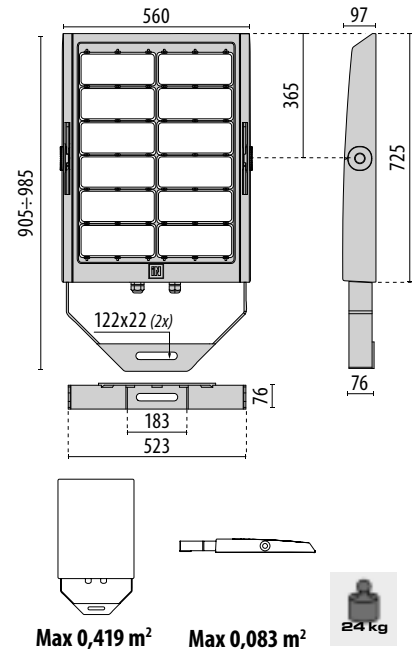

SQUARE PRO LED

IP 66

Asymmetrisk 45°

SQUARE PRO LED	550W/4000°K/68595 lm	77 641 16
SQUARE PRO LED	810W/4000°K/100065 lm	77 641 18
SQUARE PRO LED	1100W/4000°K/117265 lm	77 646 54

Asymmetrisk 60°

SQUARE PRO LED	550W/4000°K/64345 lm	77 650 45
SQUARE PRO LED	810W/4000°K/91633 lm	77 650 42
SQUARE PRO LED	1100W/4000°K/109468 lm	77 650 38

Asymmetrisk 65°

SQUARE PRO LED	550W/4000°K/64091 lm	77 641 15
SQUARE PRO LED	810W/4000°K/92501 lm	77 641 17
SQUARE PRO LED	1100W/4000°K/110137 lm	77 646 53

Elliptisk 30x40°

SQUARE PRO LED	550W/4000°K/63948 lm	77 650 39
SQUARE PRO LED	810W/4000°K/93409 lm	77 650 48
SQUARE PRO LED	1100W/4000°K/108658 lm	77 650 96