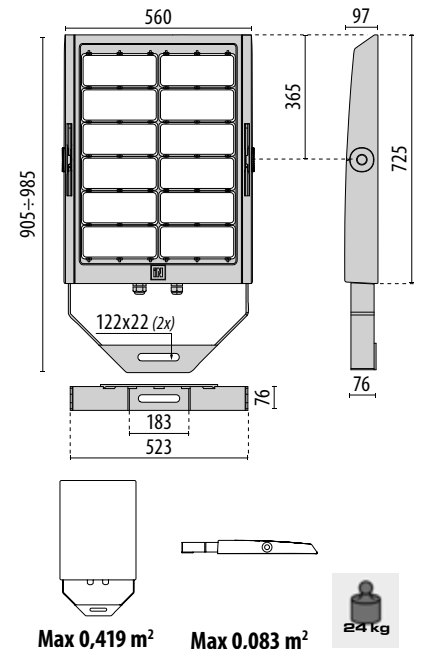

SQUARE PRO LED

IP 66

Asymmetrisk 45°

SQUARE PRO LED	550W/4000°K/68595 lm	77 641 16
SQUARE PRO LED	810W/4000°K/100065 lm	77 641 18
SQUARE PRO LED	1100W/4000°K/117265 lm	77 646 54

Asymmetrisk 60°

SQUARE PRO LED	550W/4000°K/64345 lm	77 650 45
SQUARE PRO LED	810W/4000°K/91633 lm	77 650 42
SQUARE PRO LED	1100W/4000°K/109468 lm	77 650 38

Asymmetrisk 65°

SQUARE PRO LED	550W/4000°K/64091 lm	77 641 15
SQUARE PRO LED	810W/4000°K/92501 lm	77 641 17
SQUARE PRO LED	1100W/4000°K/110137 lm	77 646 53

Elliptisk 30x40°

SQUARE PRO LED	550W/4000°K/63948 lm	77 650 39
SQUARE PRO LED	810W/4000°K/93409 lm	77 650 48
SQUARE PRO LED	1100W/4000°K/108658 lm	77 650 96